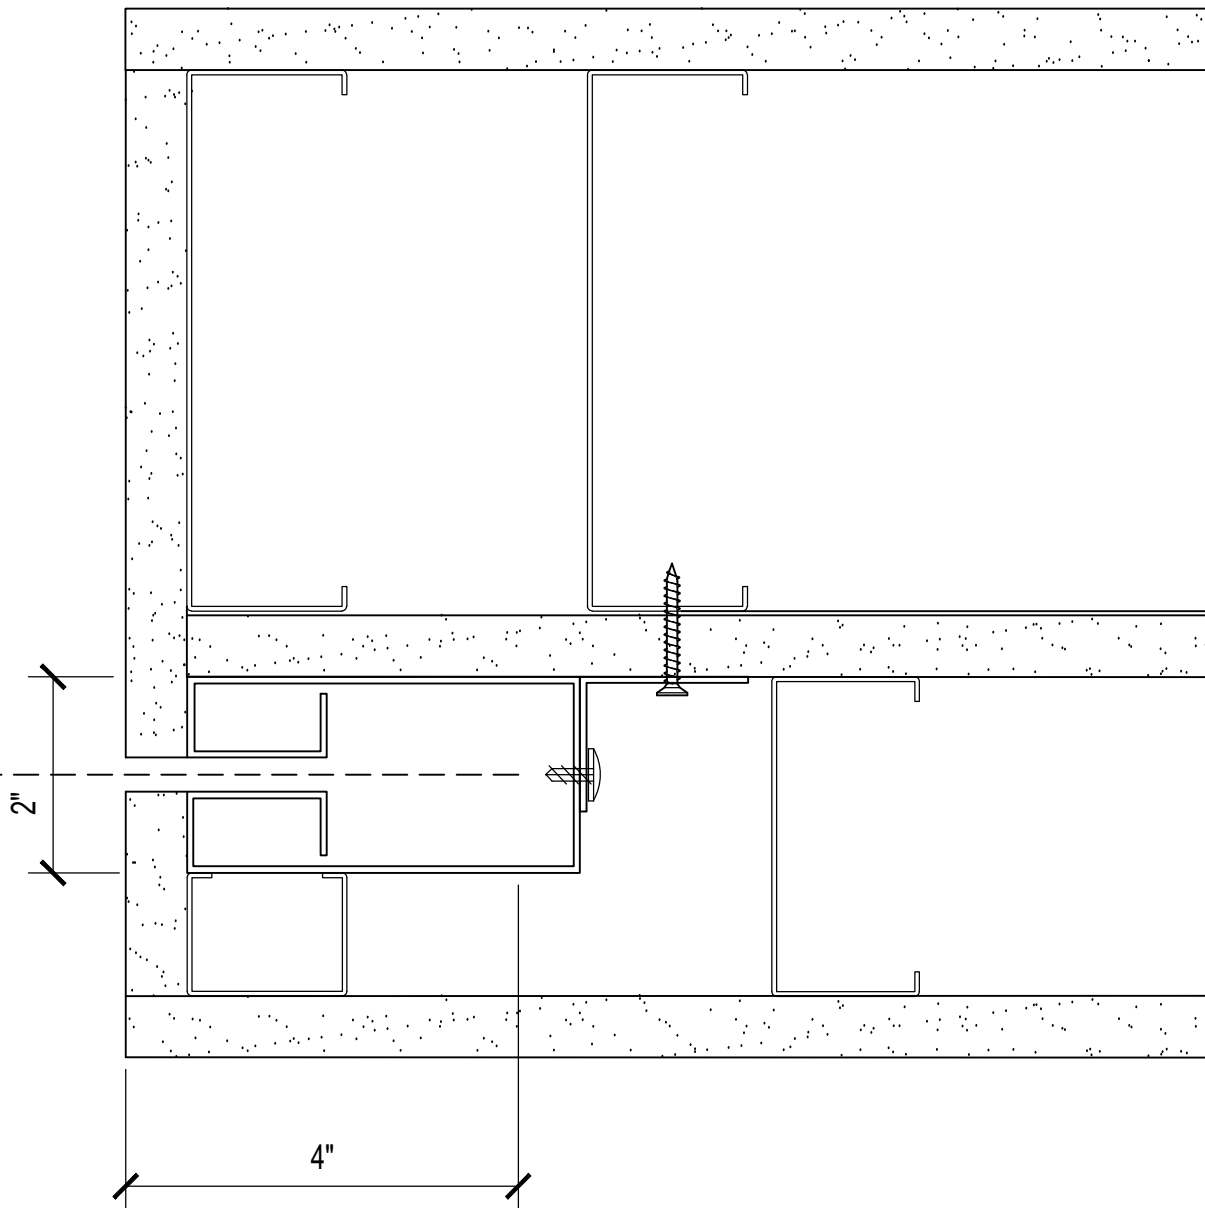

SMOKE AND FIRE CURTAIN

www.doorsync.com

DSI SMOKE & FIRE CURTAIN – SHADOW GAP FLUSH FACE MOUNT

SCALE: 6"=1'-0"

DRAWN: 05/2019

JAMB OPTION

#3